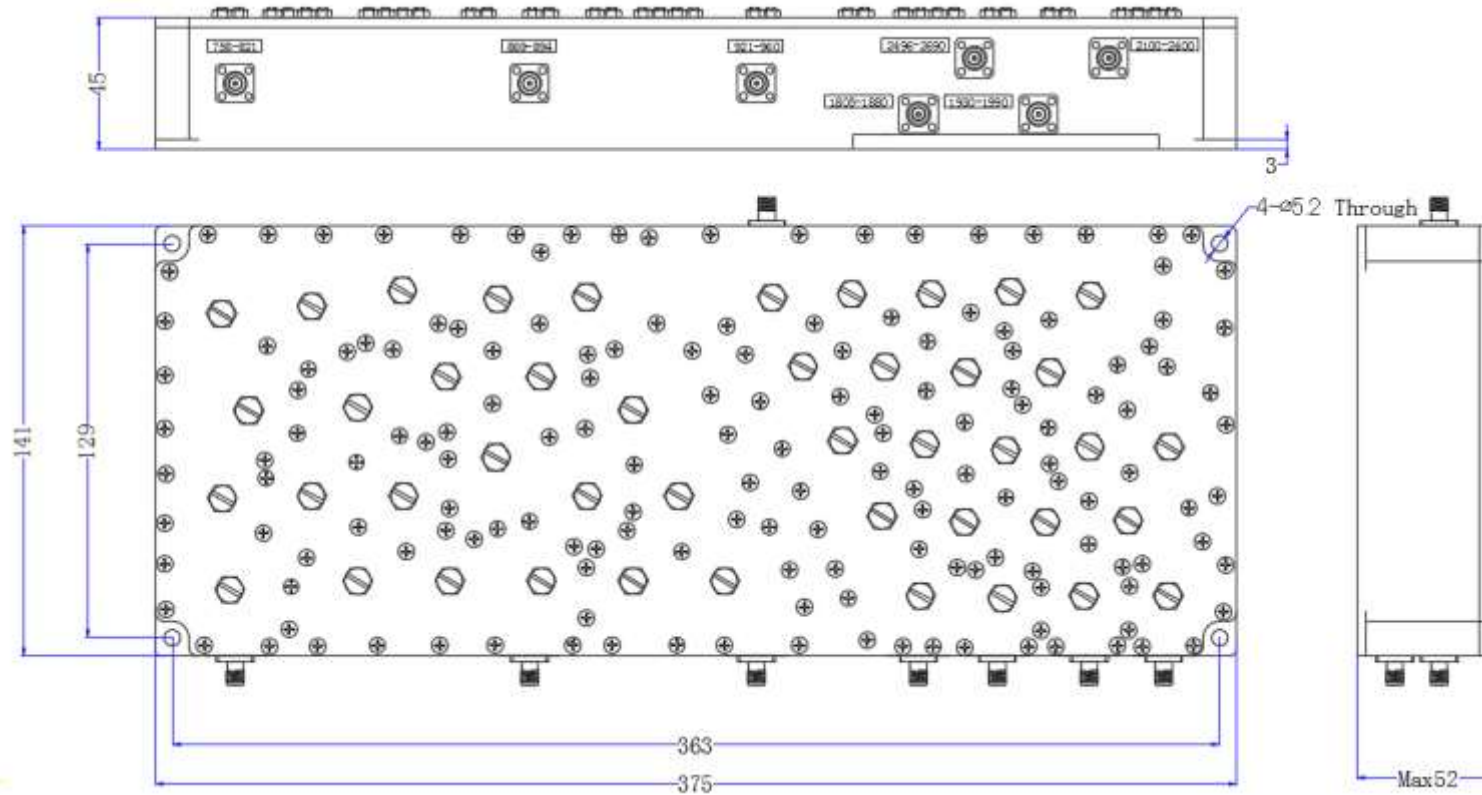

成都利德尔科技有限公司 ChengDu Leader Microwave Technology Co.,Ltd

电话: 028-65199117 传真: 028-65199116

<http://www.leader-mw.com> Leader-mw@hotmail.com

TEL: +86-28-65199117 FAX: +86-28-65199116

Add: 中国 成都市成华区华翰路 89 号 610000

No.89,Huahan Road, chenghua Zone Chengdu, Sichuan China Zip Code:610000